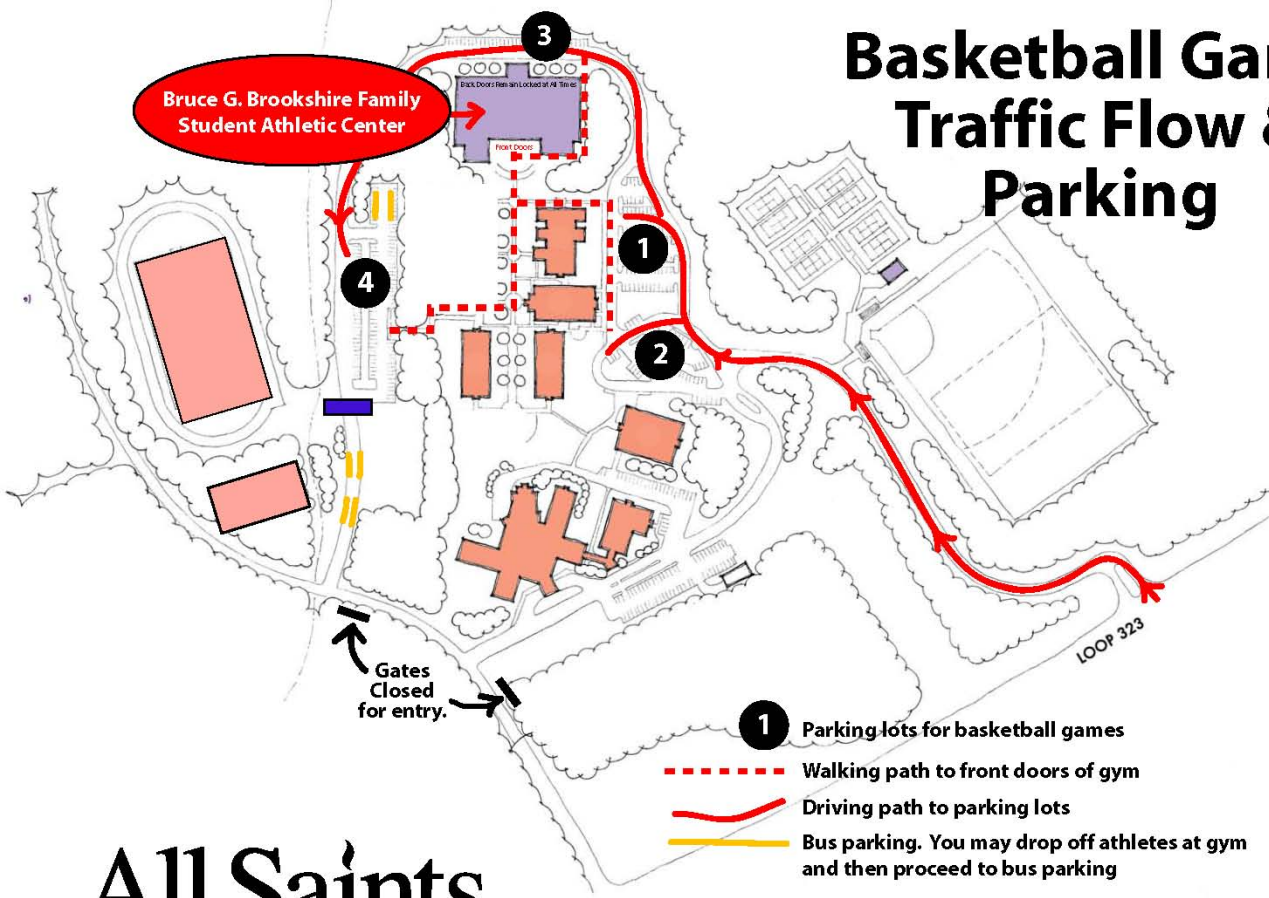

Basketball Game Traffic Flow & Parking

All Saints
E P I S C O P A L S C H O O L

**Entry to basketball game parking
will be off Loop 323 at our main entrance.**